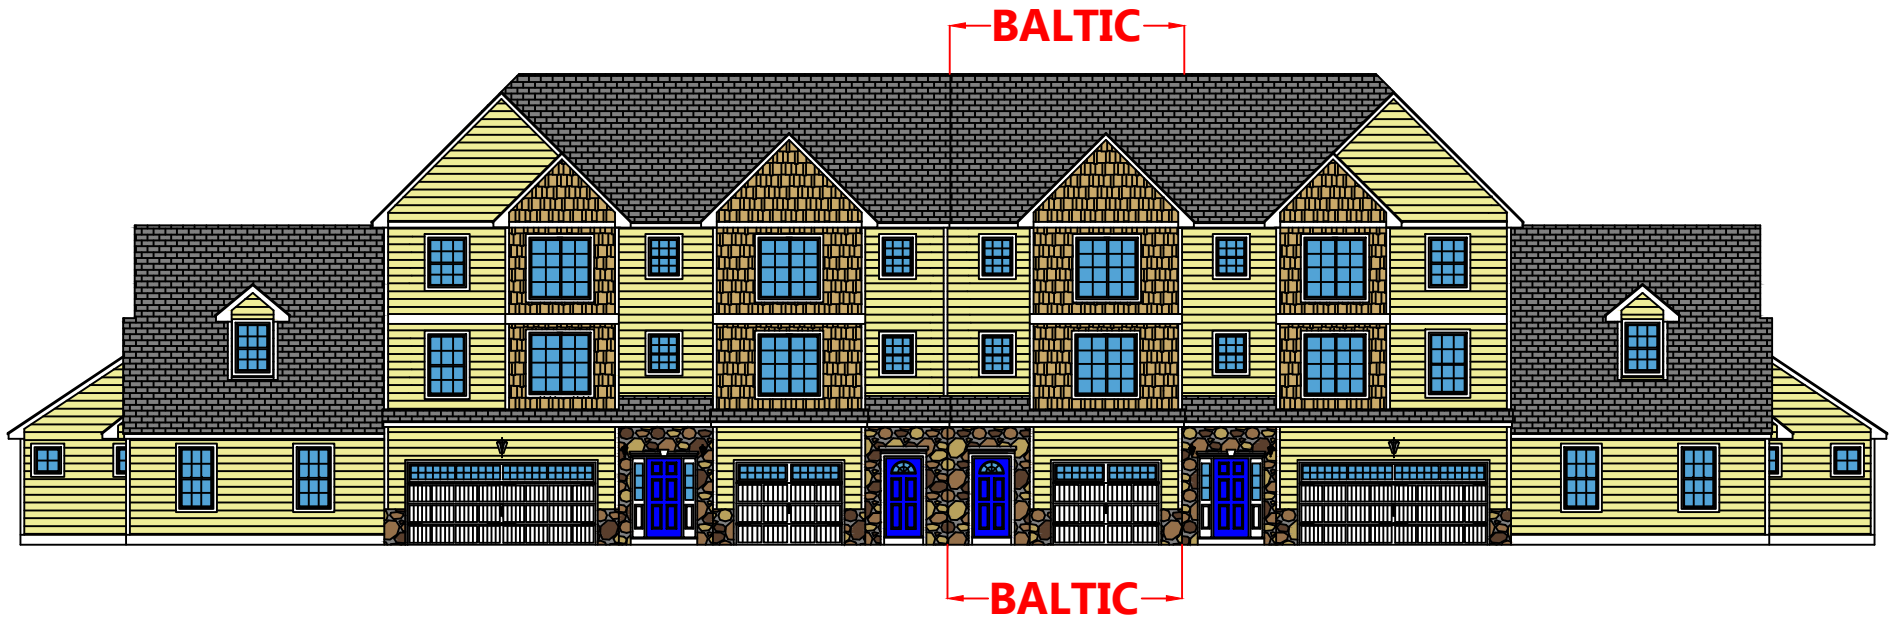

THE BALTIC

THE BALTIC - I

**GROUND
LEVEL**

**MAIN
LEVEL**

**UPPER
LEVEL**

GROUND LEVEL	145 SQ FT
MAIN LEVEL	733 SQ FT
UPPER LEVEL	733 SQ FT
TOTAL	1611 SQ FT