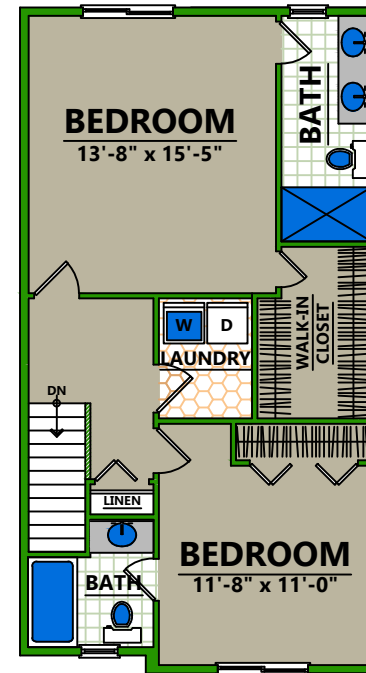

THE BALTIC

THE BALTIC - I

**GROUND
LEVEL**

**MAIN
LEVEL**

**UPPER
LEVEL**

GROUND LEVEL	145 SQ FT
MAIN LEVEL	733 SQ FT
UPPER LEVEL	733 SQ FT
TOTAL	1611 SQ FT