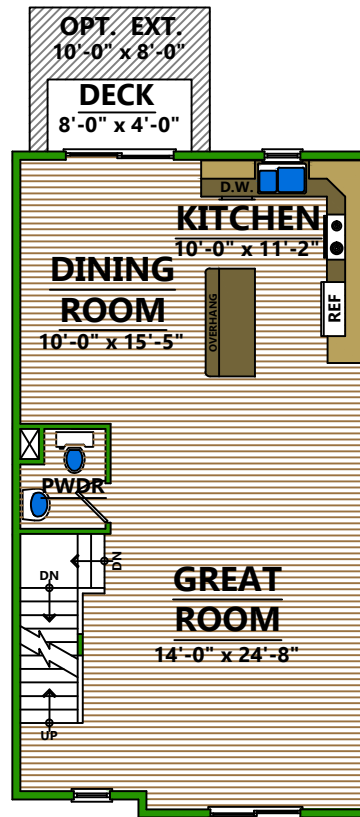

THE BALTIC

THE BALTIC - I

**GROUND
LEVEL**

**MAIN
LEVEL**

**UPPER
LEVEL**

GROUND LEVEL	145 SQ FT
MAIN LEVEL	733 SQ FT
UPPER LEVEL	733 SQ FT
TOTAL	1611 SQ FT