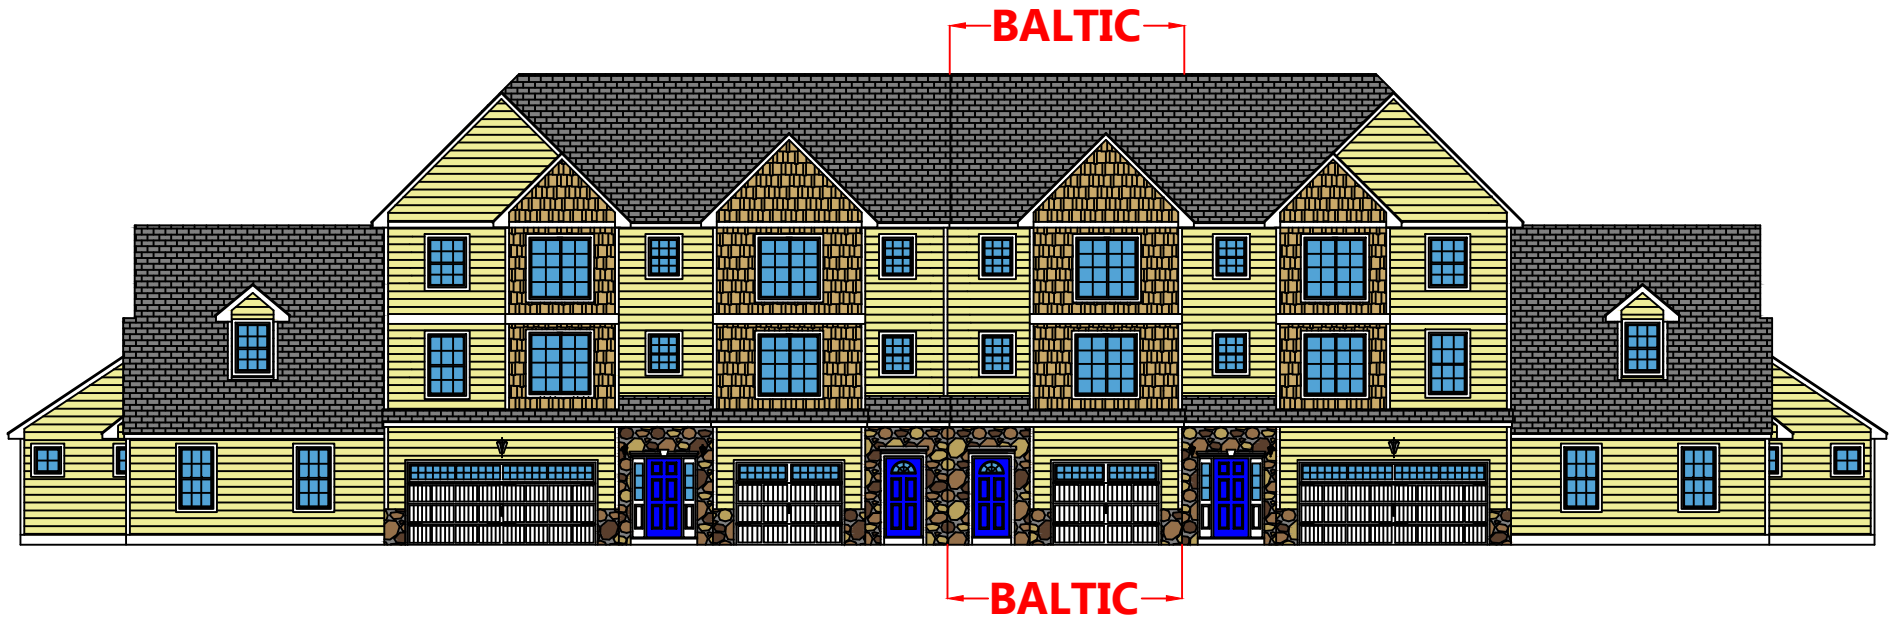

THE BALTIC

THE BALTIC - II

**GROUND
LEVEL**

**MAIN
LEVEL**

**UPPER
LEVEL**

LOFT

GROUND LEVEL	132 SQ FT
MAIN LEVEL	733 SQ FT
UPPER LEVEL	733 SQ FT
LOFT	340 SQ FT
TOTAL	1938 SQ FT