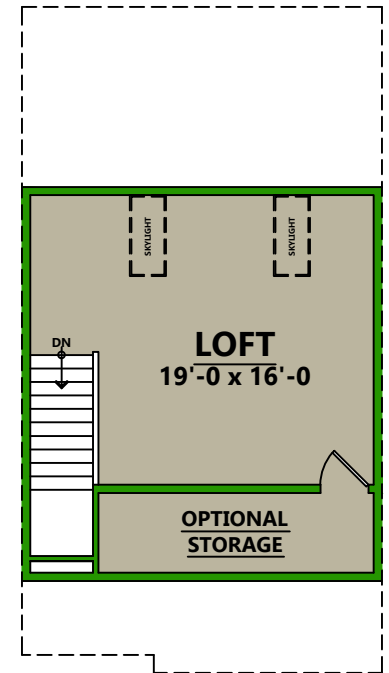

THE BALTIC

THE BALTIC - II

**GROUND
LEVEL**

**MAIN
LEVEL**

**UPPER
LEVEL**

LOFT

GROUND LEVEL	132 SQ FT
MAIN LEVEL	733 SQ FT
UPPER LEVEL	733 SQ FT
LOFT	340 SQ FT
TOTAL	1938 SQ FT