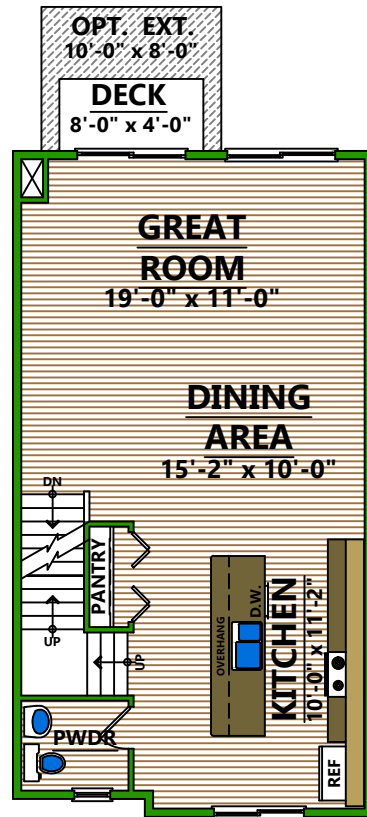

THE BALTIC

THE BALTIC - II

**GROUND
LEVEL**

**MAIN
LEVEL**

**UPPER
LEVEL**

LOFT

GROUND LEVEL	132 SQ FT
MAIN LEVEL	733 SQ FT
UPPER LEVEL	733 SQ FT
LOFT	340 SQ FT
TOTAL	1938 SQ FT