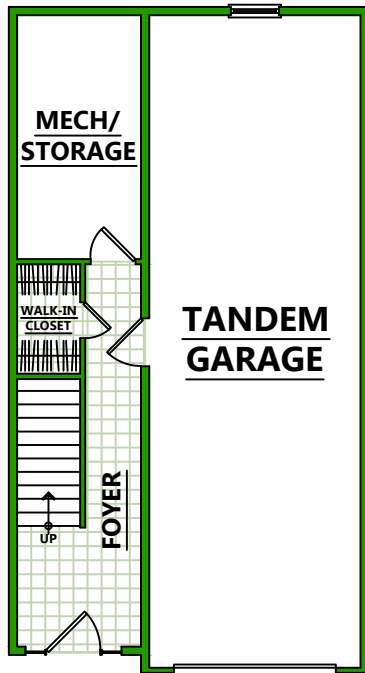

THE BALTIC

THE BALTIC - II

**GROUND
LEVEL**

**MAIN
LEVEL**

**UPPER
LEVEL**

LOFT

GROUND LEVEL	132 SQ FT
MAIN LEVEL	733 SQ FT
UPPER LEVEL	733 SQ FT
LOFT	340 SQ FT
TOTAL	1938 SQ FT