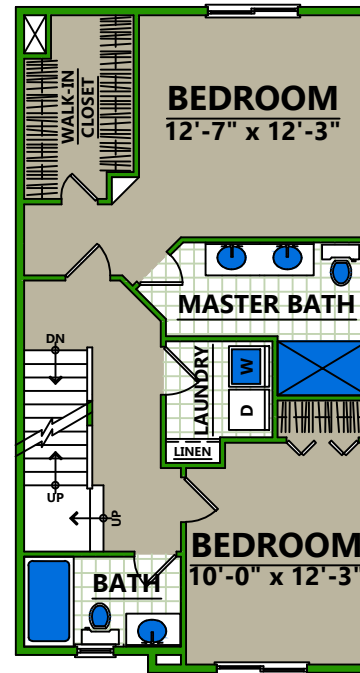

THE BALTIC

THE BALTIC - II

**GROUND
LEVEL**

**MAIN
LEVEL**

**UPPER
LEVEL**

LOFT

GROUND LEVEL	132 SQ FT
MAIN LEVEL	733 SQ FT
UPPER LEVEL	733 SQ FT
LOFT	340 SQ FT
TOTAL	1938 SQ FT