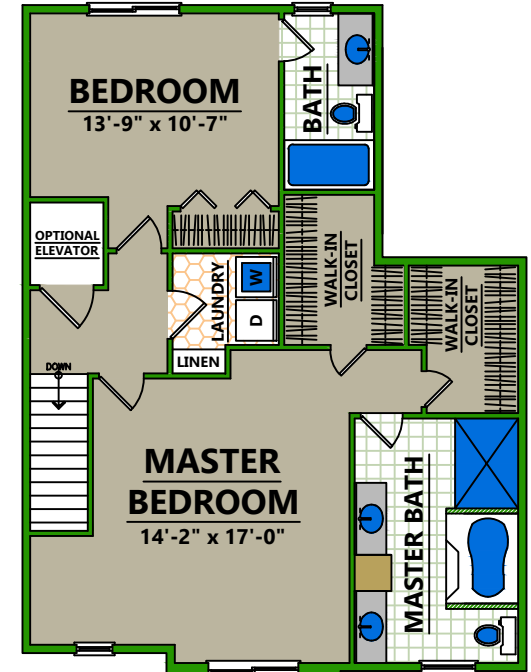

THE EXETER

THE EXETER

GROUND LEVEL

MAIN LEVEL

UPPER LEVEL

GROUND LEVEL	236 SQ FT
MAIN LEVEL	920 SQ FT
UPPER LEVEL	920 SQ FT
TOTAL	2076 SQ FT
OPTIONAL LOFT	285 SQ FT
TOTAL WITH LOFT	2361 SQ FT