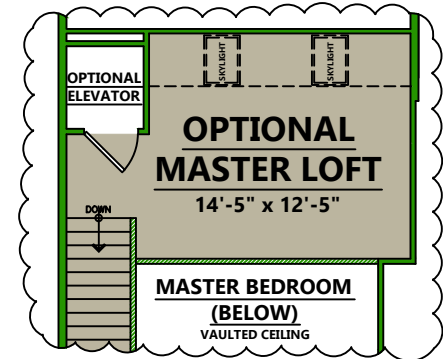

THE EXETER

THE EXETER

GROUND LEVEL

MAIN LEVEL

UPPER LEVEL

GROUND LEVEL	236 SQ FT
MAIN LEVEL	920 SQ FT
UPPER LEVEL	920 SQ FT
TOTAL	2076 SQ FT
OPTIONAL LOFT	285 SQ FT
TOTAL WITH LOFT	2361 SQ FT