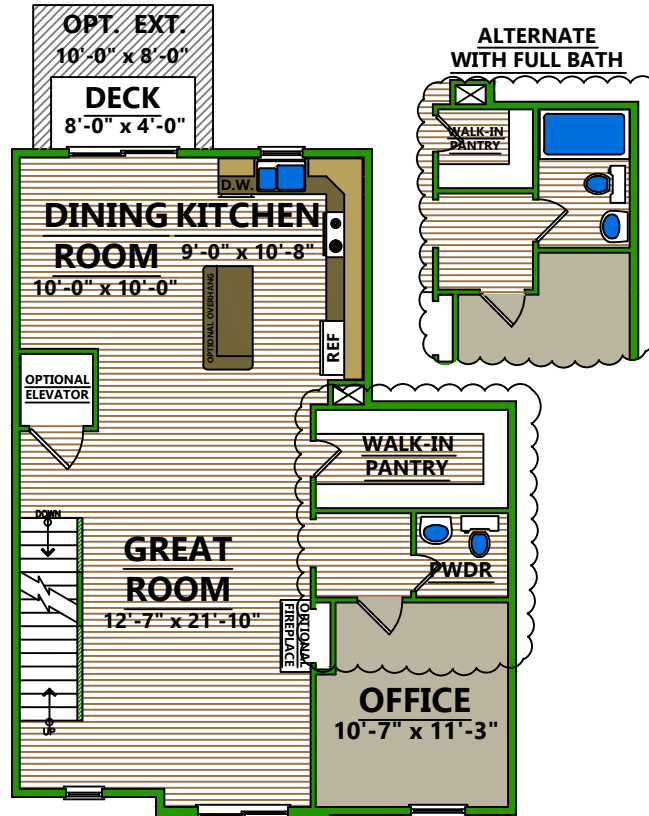

THE EXETER

THE EXETER

GROUND LEVEL

MAIN LEVEL

UPPER LEVEL

GROUND LEVEL	236 SQ FT
MAIN LEVEL	920 SQ FT
UPPER LEVEL	920 SQ FT
TOTAL	2076 SQ FT
OPTIONAL LOFT	285 SQ FT
TOTAL WITH LOFT	2361 SQ FT