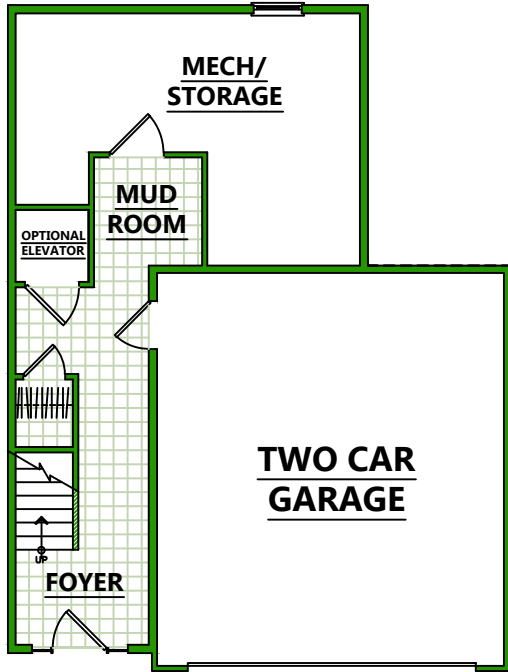

THE EXETER

THE EXETER

GROUND LEVEL

MAIN LEVEL

UPPER LEVEL

GROUND LEVEL	236 SQ FT
MAIN LEVEL	920 SQ FT
UPPER LEVEL	920 SQ FT
TOTAL	2076 SQ FT
OPTIONAL LOFT	285 SQ FT
TOTAL WITH LOFT	2361 SQ FT