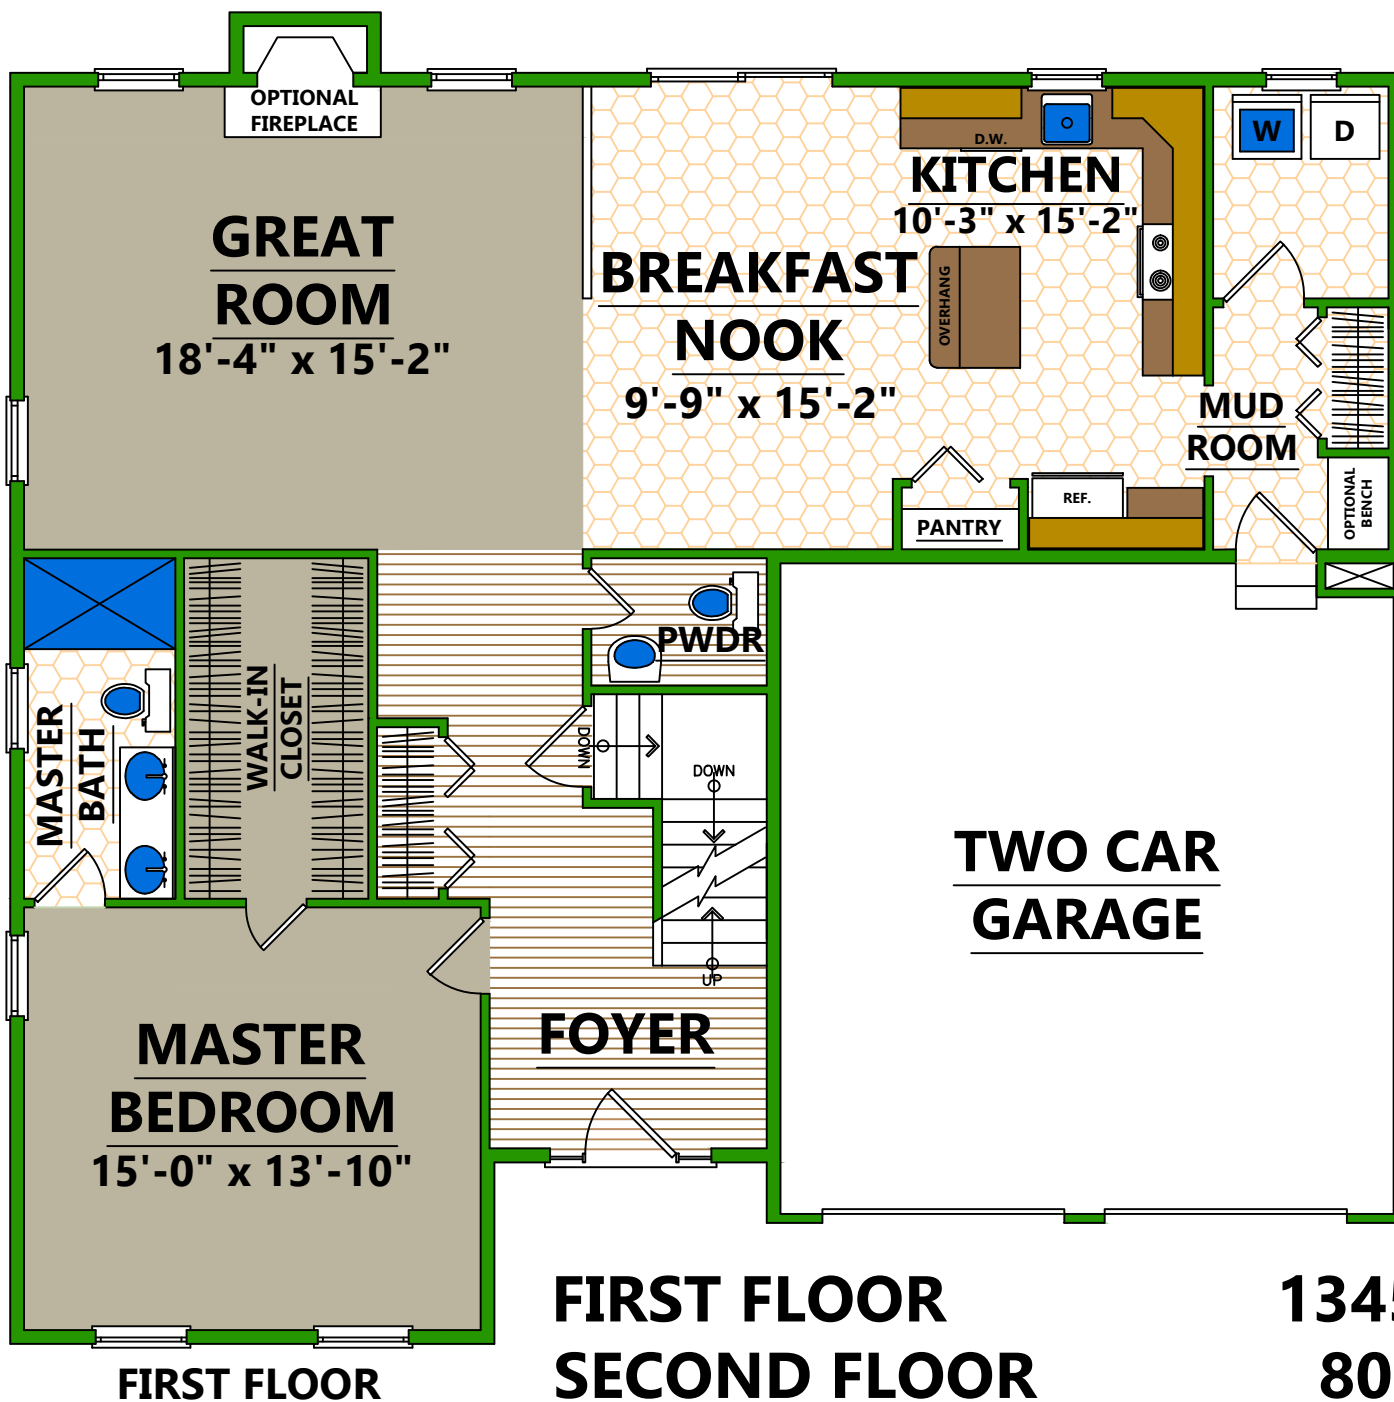

SHOWN WITH OPTIONAL CULTURED STONE

# THE GRISWOLD

# THE GRISWOLD

**FIRST FLOOR**

**1345 SQ FT**

**SECOND FLOOR**

**806 SQ FT**

**TOTAL**

**2151 SQ FT**