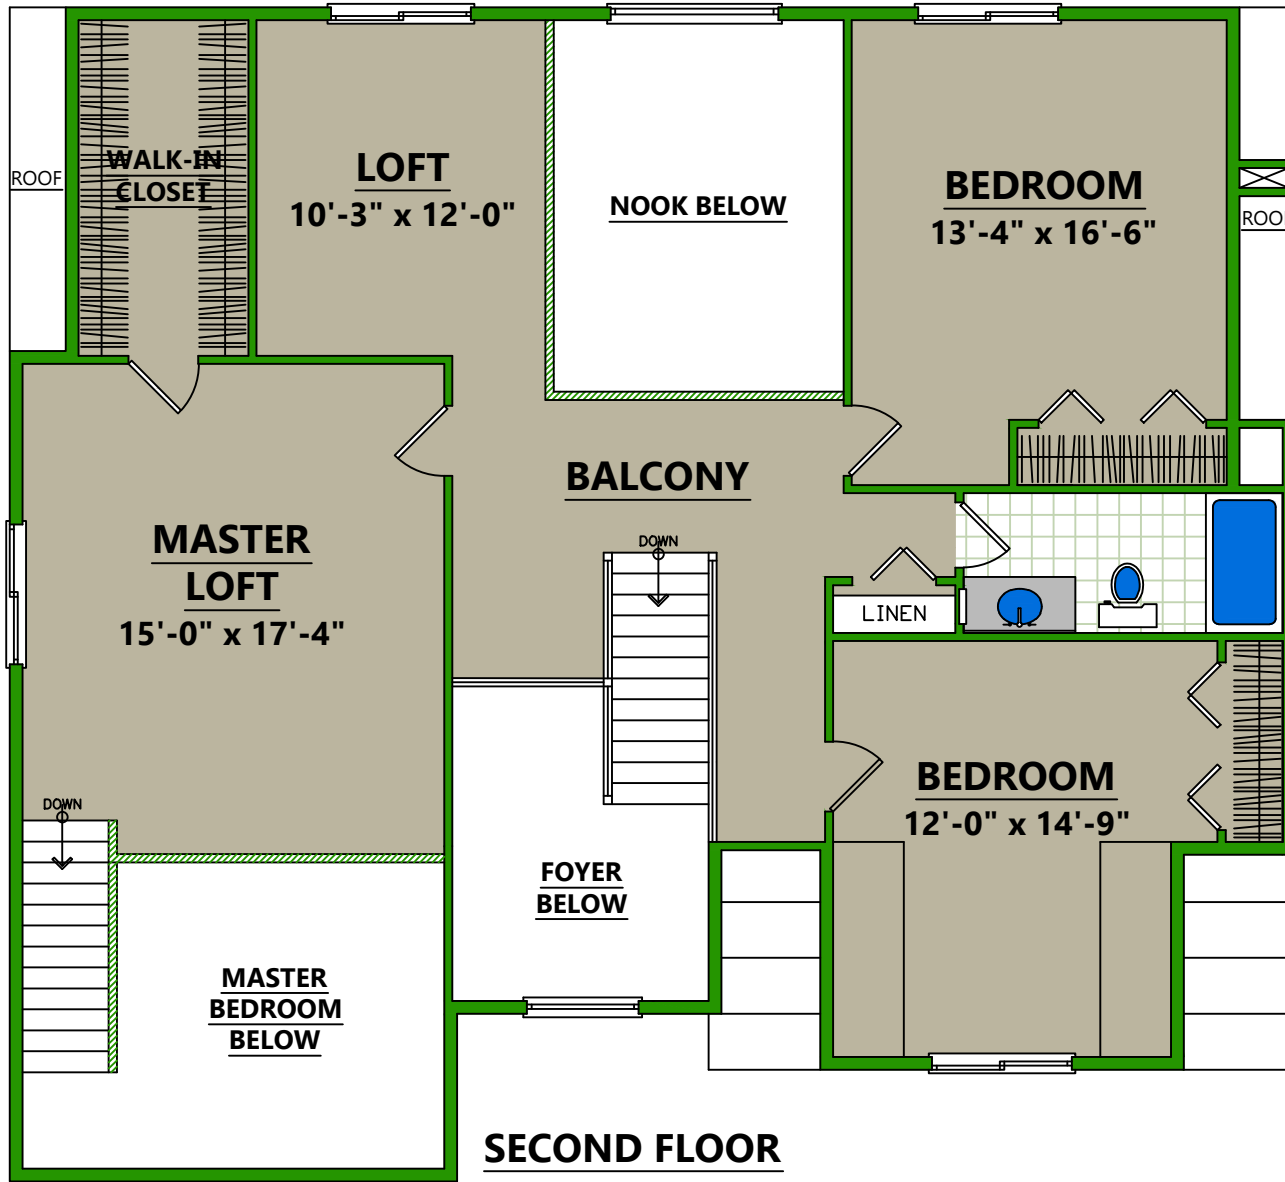

THE GRISWOLD GRAND PLUS

THE GRISWOLD GRAND PLUS

FIRST FLOOR	1345 sq ft
SECOND FLOOR	1256 sq ft
TOTAL	2601 sq ft

DECK
12'-0" x 12'-0"