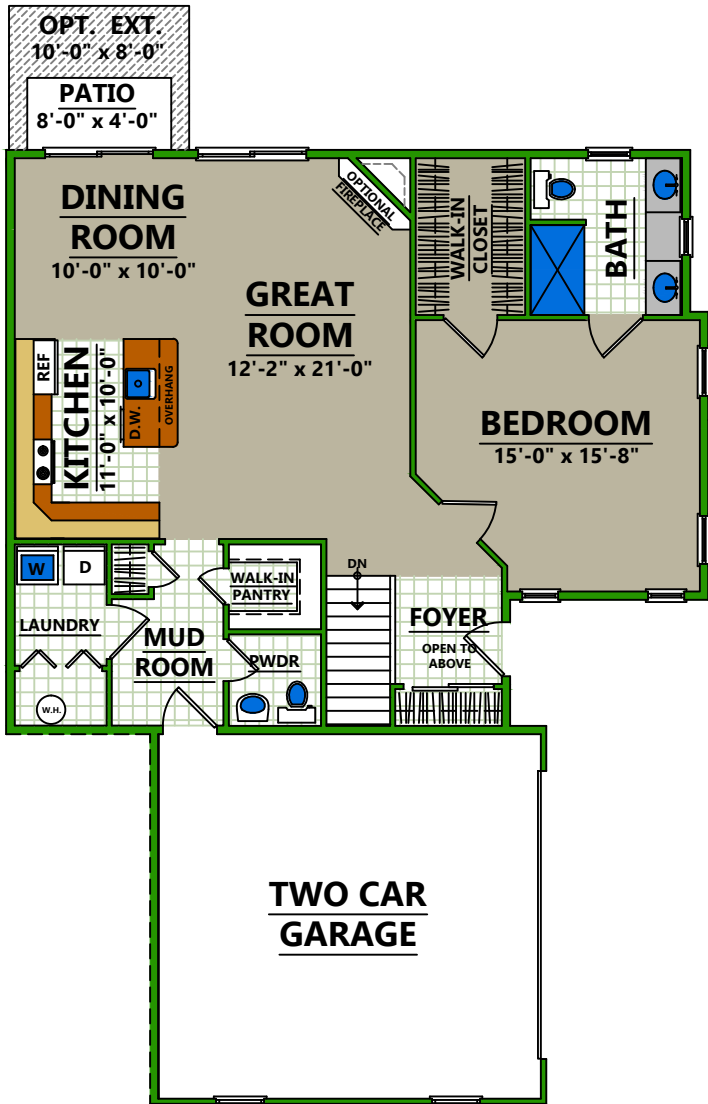

THE IVES

THE IVES

FIRST FLOOR

SECOND FLOOR

ALTERNATE WITH DEN

FIRST FLOOR	1175 SQ FT
SECOND FLOOR	944 SQ FT
TOTAL	2119 SQ FT