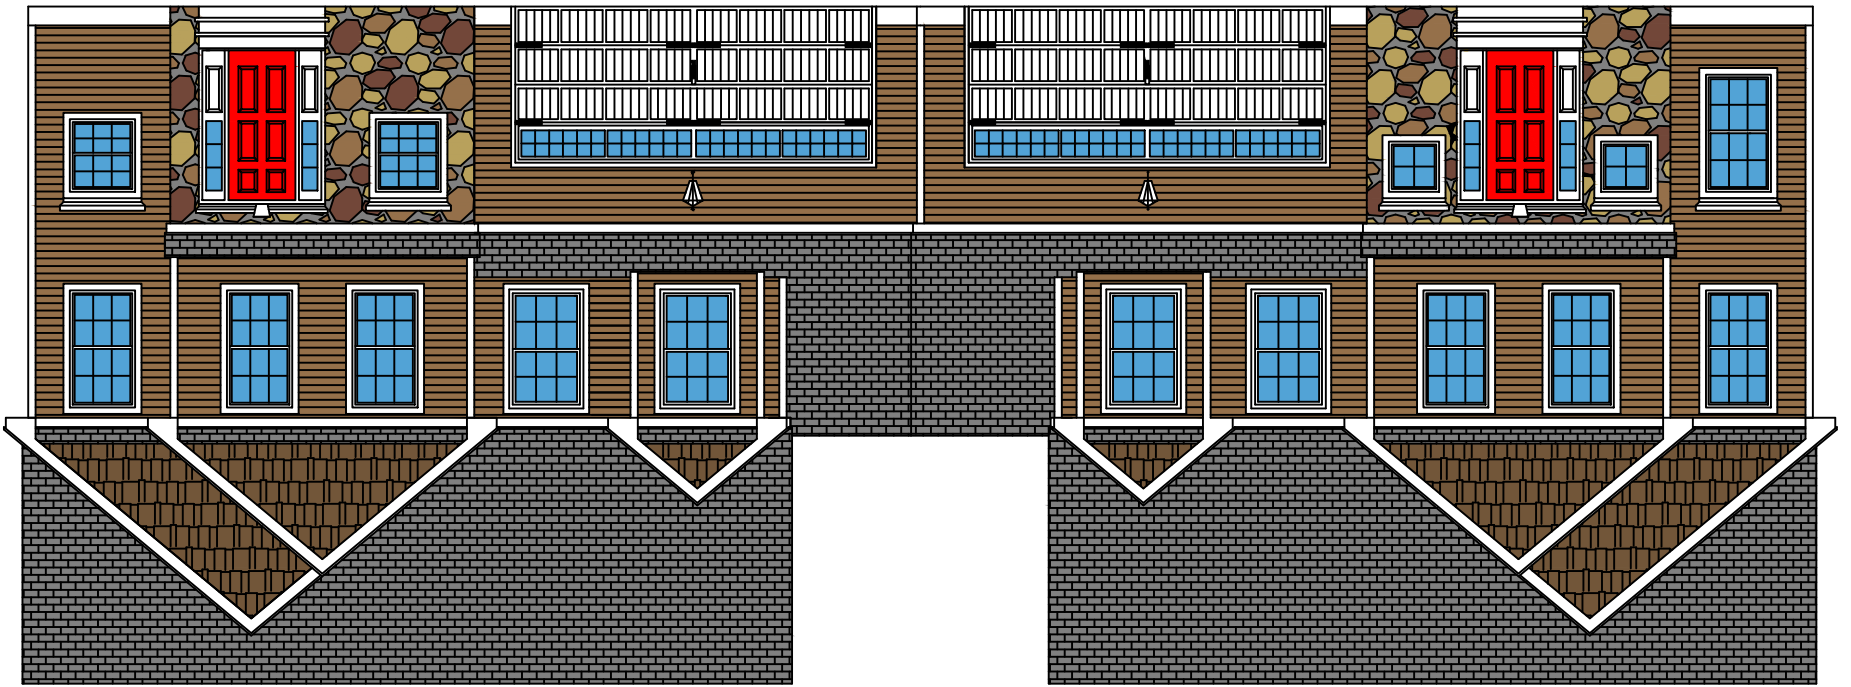

(SIDE GABLE SHOWN)

Annabelle

Montello

THE JANICE

Montello

Annabelle

(FRONT GABLE SHOWN)

THE JANICE

FIRST FLOOR	1044 SQ FT
SECOND FLOOR	1290 SQ FT
TOTAL	2334 SQ FT

Montello

Annabelle