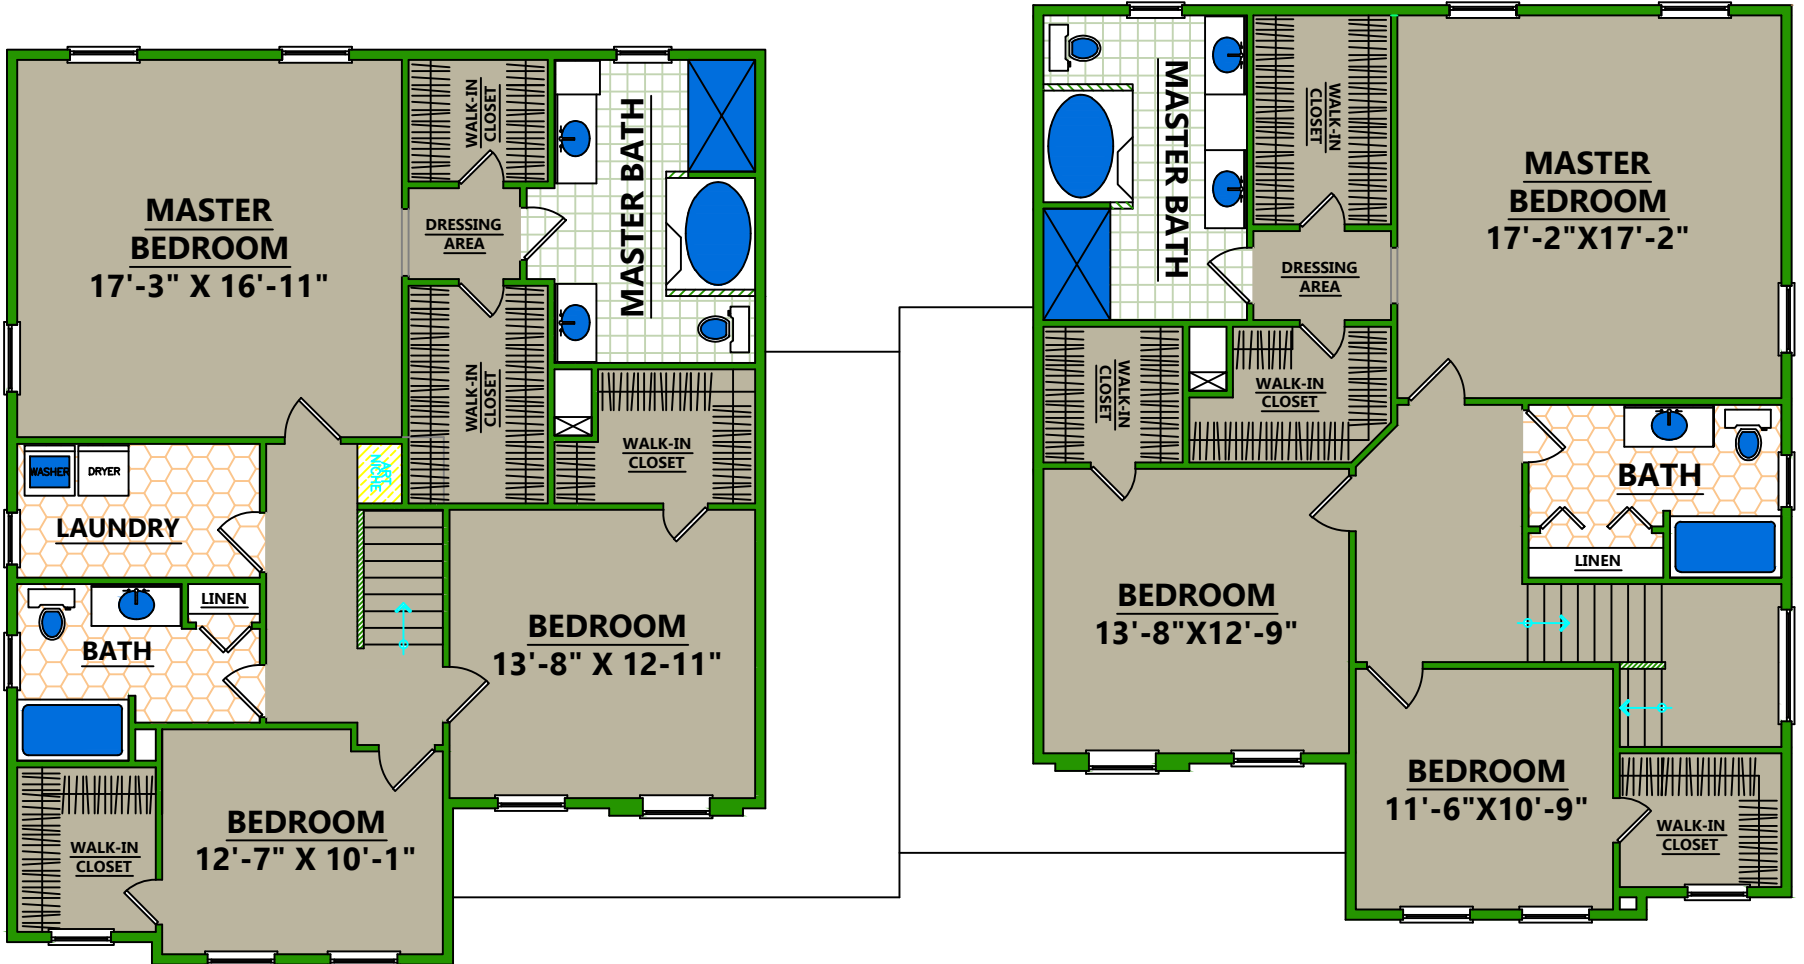

(SIDE GABLE SHOWN)

Annabelle

Montello

THE JANICE

Montello

Annabelle

(FRONT GABLE SHOWN)

THE JANICE

FIRST FLOOR	1044 SQ FT
SECOND FLOOR	1290 SQ FT
TOTAL	2334 SQ FT

Montello

Annabelle