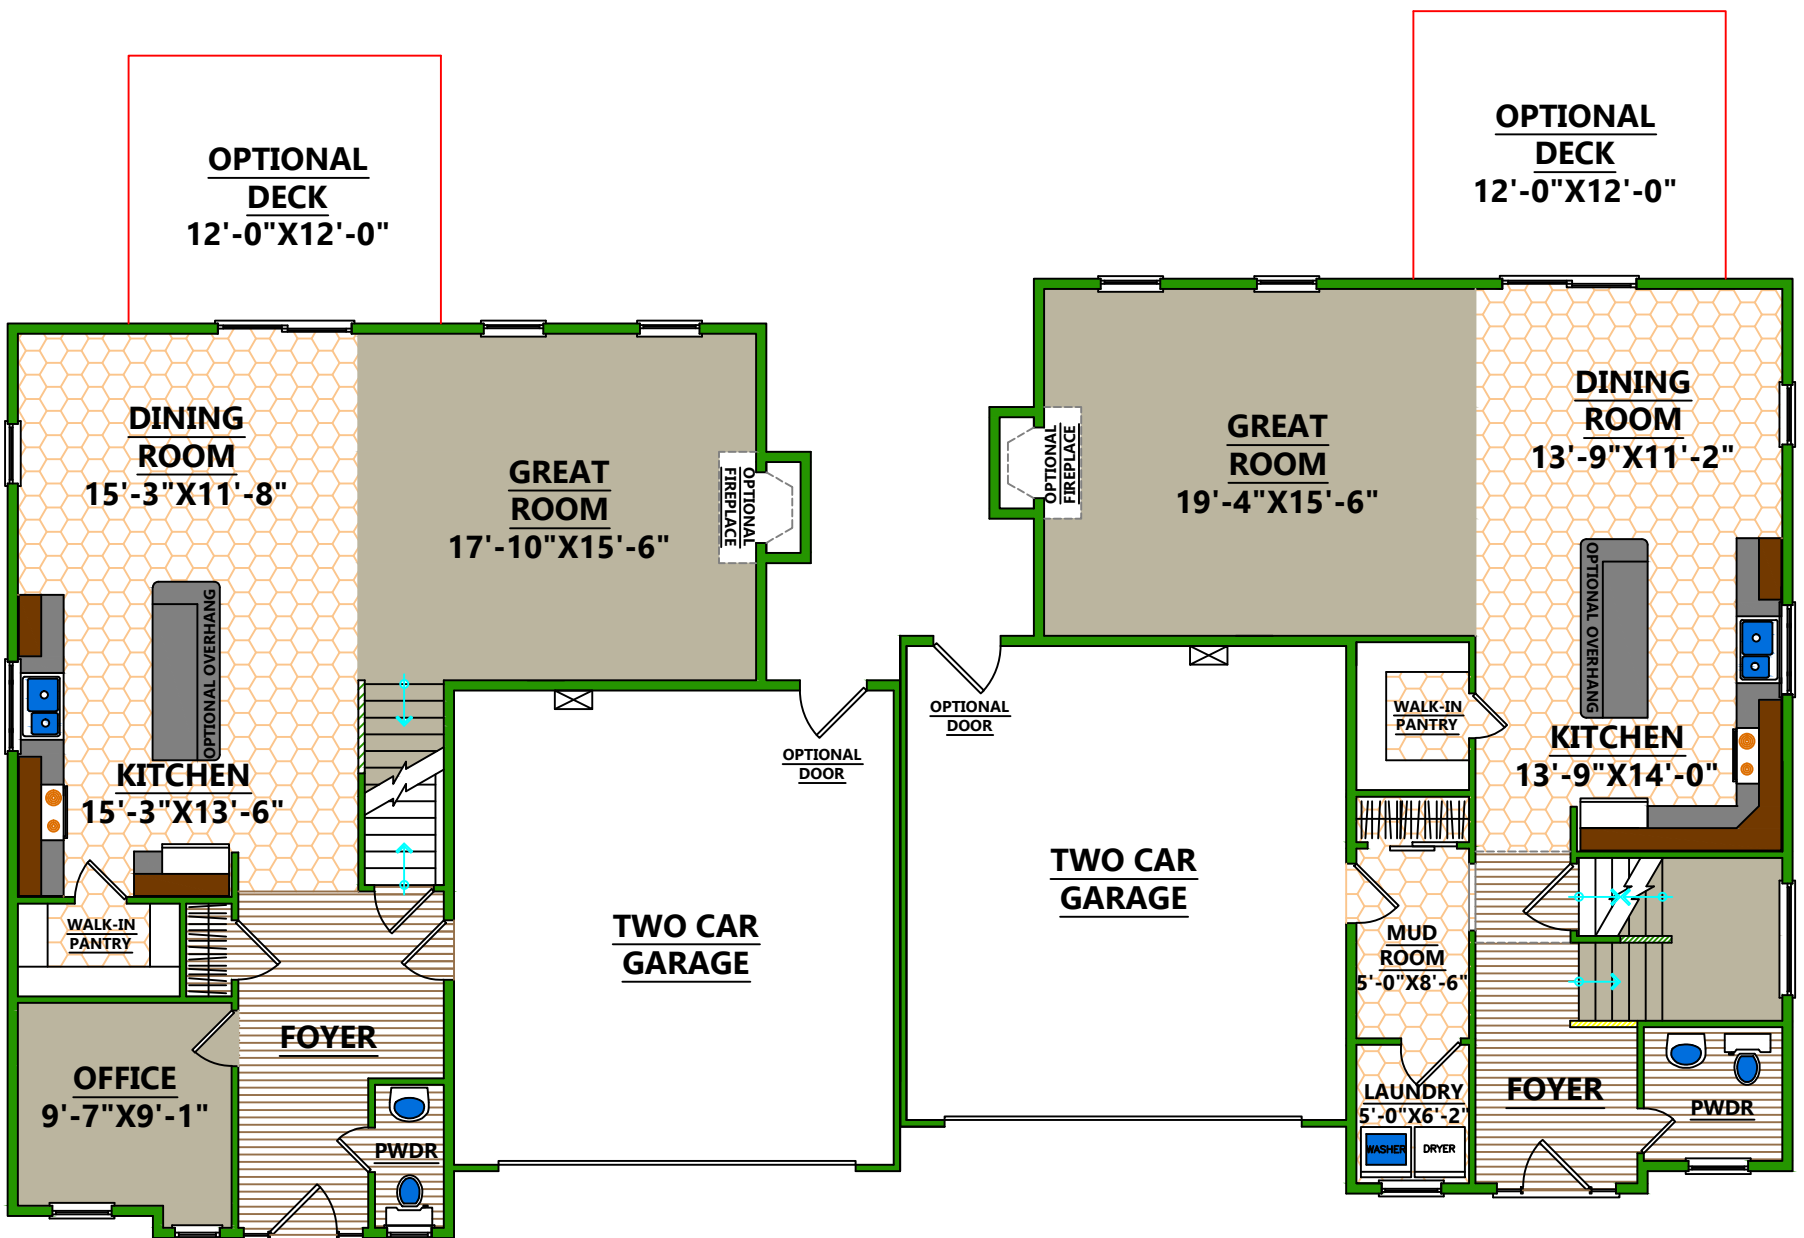

(SIDE GABLE SHOWN)

Annabelle

Montello

THE JANICE

Montello

Annabelle

(FRONT GABLE SHOWN)

THE JANICE

FIRST FLOOR	1044 SQ FT
SECOND FLOOR	1290 SQ FT
TOTAL	2334 SQ FT

Montello

Annabelle