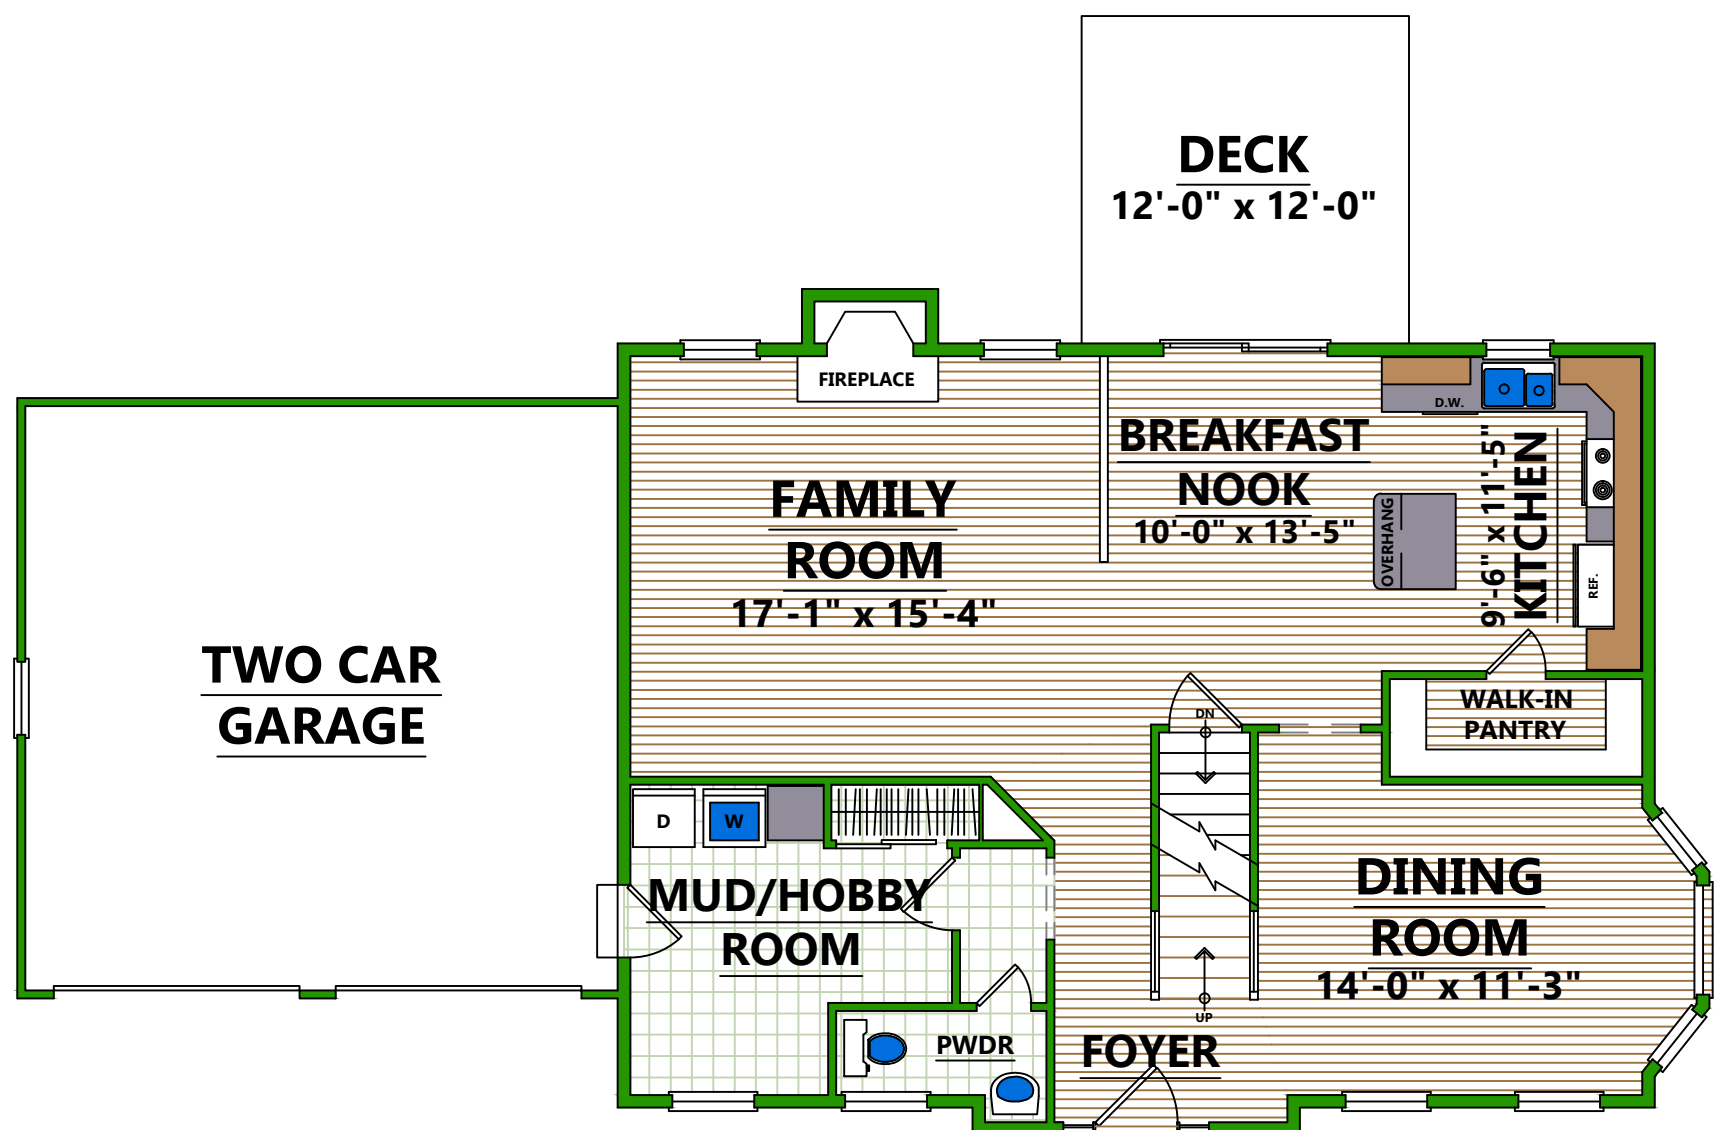

# Model Home

## #6

### 7 Dylan Drive

FIRST FLOOR	1111 SQ FT
SECOND FLOOR	1419 SQ FT
<b>TOTAL</b>	<b>2530 SQ FT</b>